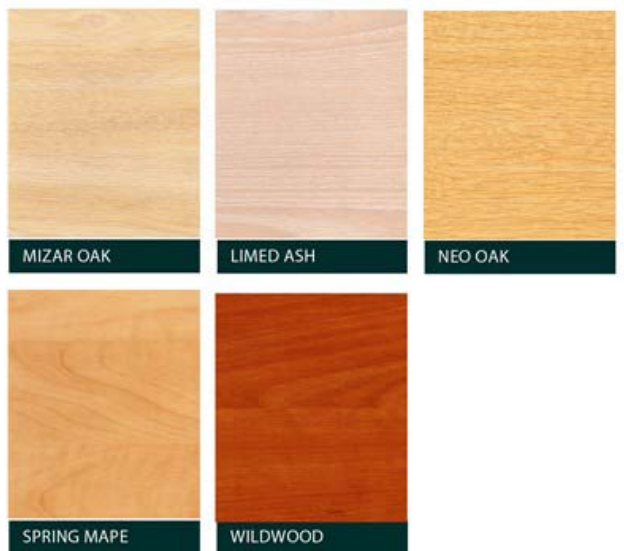

## Basic Information

---

**Creator:** paramount paramount  
**Created Date:** 24/06/2009 4:02:00 AM  
**Title:** Timber Grain Tones

## Basic Information

---

**Creator:** paramount paramount  
**Created Date:** 10/02/2009 10:05:00 PM  
**Title:** Door Finishes - Plywalls