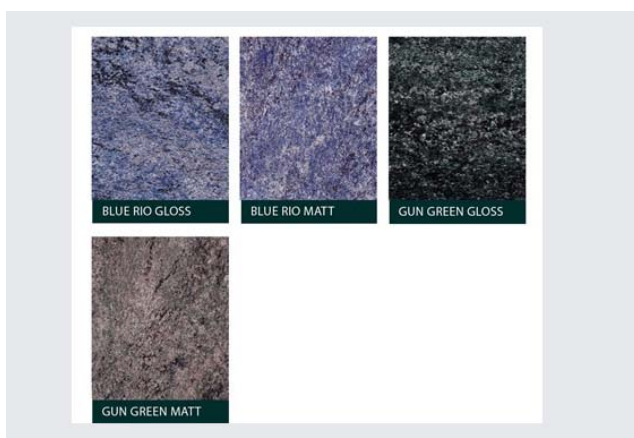

## Basic Information

---

**Creator:** paramount paramount  
**Created Date:** 24/06/2009 3:54:00 AM  
**Title:** Laminate - Beige Tones

## Basic Information

---

**Creator:** paramount paramount  
**Created Date:** 24/06/2009 3:55:00 AM  
**Title:** Laminate - Green & Blue Tones

## Basic Information

---

**Creator:** paramount paramount  
**Created Date:** 24/06/2009 3:54:00 AM  
**Title:** Laminates - Grey Tones

## Basic Information

---

**Creator:** paramount paramount  
**Created Date:** 24/06/2009 3:53:00 AM  
**Title:** Laminate - Black Tones