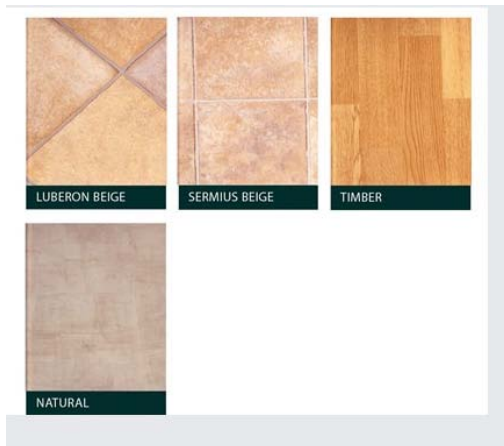

Basic Information

Creator: paramount paramount

Created Date: 24/06/2009 3:58:00 AM

Title: Beige & Timber Tones

Basic Information

Creator: paramount paramount

Created Date: 24/06/2009 3:58:00 AM

Title: Gray Tones